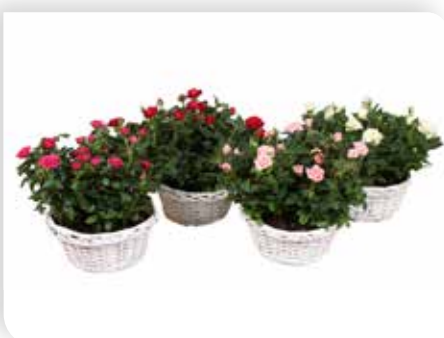

TGW01RO230001

Product information

Product	TiSento Pot Rose 19cm
Colour	May mix
Stage	Stage 1-2
Sleeve	TiSento Florist sleeve - Eva mand
Load, dc	28x3 - fust 344
Load, euro40	x4
Ean Code	87 1875403 045 8

Pot Rose 19cm