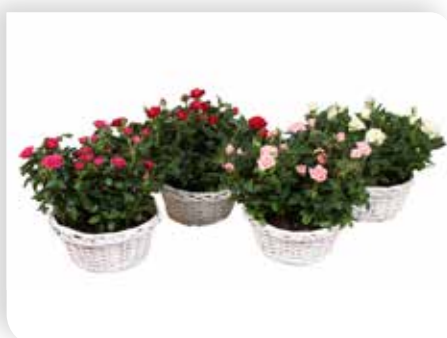

TGW01RO230001

Product information

Product	TiSento Pot Rose 19cm
Colour	May mix
Stage	Stage 1-2
Sleeve	TiSento Florist sleeve - Eva mand
Load, dc	28x3 - fust 344
Load, euro40	x4
Ean Code	87 1875403 045 8

Pot Rose 19cm